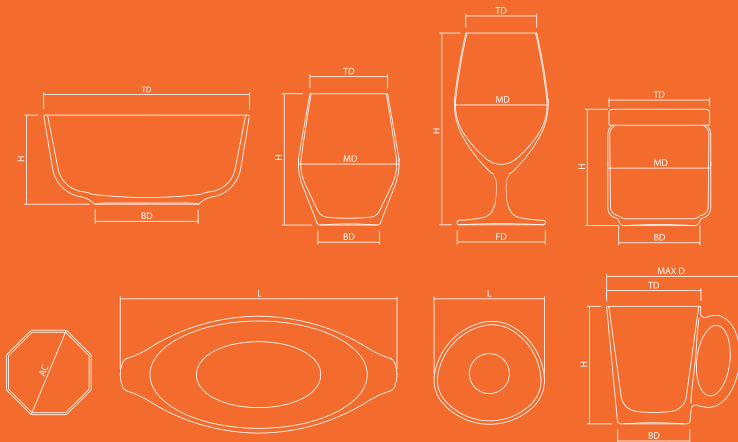

The “**FINE RIM**” is a superior, fine rim available on tumbler and stemware, combining elegance and affordability.

GLASS DIMENSION

TD TOP DIAMETER **BD** BOTTOM DIAMETER **FD** FOOT DIAMETER

MD MAXIMUM DIAMETER **MAXD** MAXIMUM DIMENSION