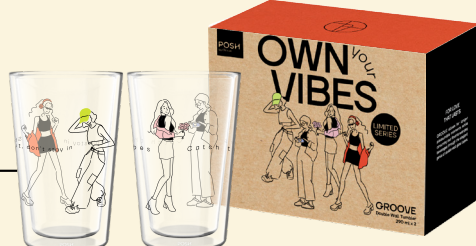

GROOVE
DOUBLE WALL TUMBLER
290 ml

PARTY ORANGE NEON AND PARTY PEACH VIOLET